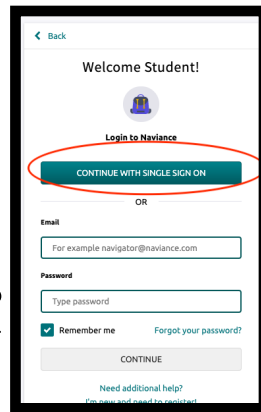

Finding Local Scholarships on Naviance

STEP 1

Click on the image to go directly to the page

Log into Naviance using your D214 email and single sign-on password

STEP 2