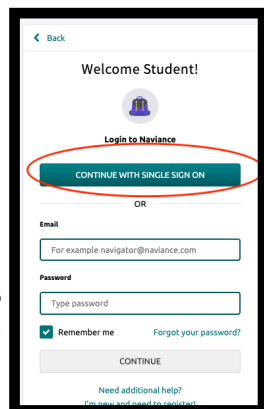

# Finding National Scholarships on Naviance

1

Click on the image to go directly to the page

Log into Naviance using your D214 email and single sign-on password

2

Click on "college" at the top right menu

Once there go to Scholarship & Money and then National Scholarship Search.