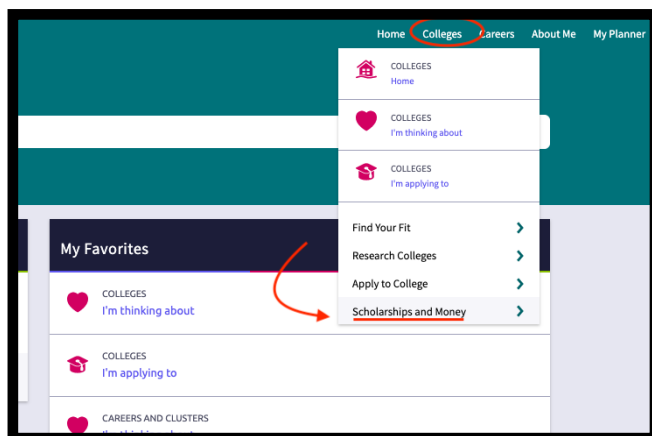

# Finding National Scholarships on Naviance

1

Click on the image to go directly to the page

Log into Naviance using your D214 email and single sign-on password

2

Click on "college" at the top right menu

Once there go to Scholarship & Money and then National Scholarship Search.

3

Since so much info is already programmed in Naviance it'll give you an automatic list of scholarship you might qualify for. But you can adjust the data to get more by clicking the link at the top

| SCHOLARSHIP   | AMOUNT   | DEADLINE |
|---|----------|----------|
| \$1,000 Plan for College Sweepstakes                  | \$1,000  | 3/31     |
| \$1,000 JumpStart Scholarship                         | \$1,000  | 10/17    |
| \$1,000 Moonshot Scholarship                          | \$1,000  | 12/31    |
| \$10,000 ScholarshipPoints Scholarship                | \$10,000 | Monthly  |
| \$2,000 Christian College Scholarship - Your Road Map | \$2,000  | 10/31    |
| \$2,500 College Raptor Scholarship                    | \$2,500  | 12/31    |
| \$2,500 No Sweat Scholarship                          | \$2,500  | 10/15    |
| \$2,500 Win Free Tuition Scholarship                  | \$2,500  | 10/31    |
| C.I.P. Scholarship                                    | \$1,000  | 12/31    |
| Gen and Kelly Tanabe Student Scholarship              | \$1,000  | 12/31    |
| No Essay \$2,000 Scholarship                          | \$2,000  | 10/31    |
| Scholarship Detective Launch Scholarship              | \$1,500  | 12/31    |

Click on the scholarship to expand the information.