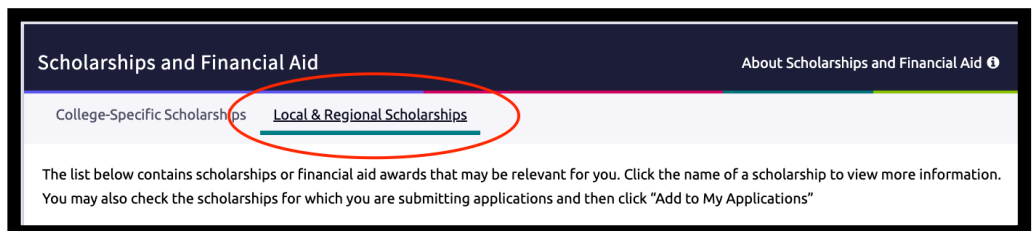

Click on the scholarship to expand the information.

# Finding Local Scholarships on Naviance

STEP 1

Click on the image to go directly to the page

Log into Naviance using your D214 email and single sign-on password

STEP 2

At the top click on "colleges"--scholarships & money--scholarship list.

STEP 3

Click on Local Schoalrships to find a list of scholarships more specific to our students at EG.