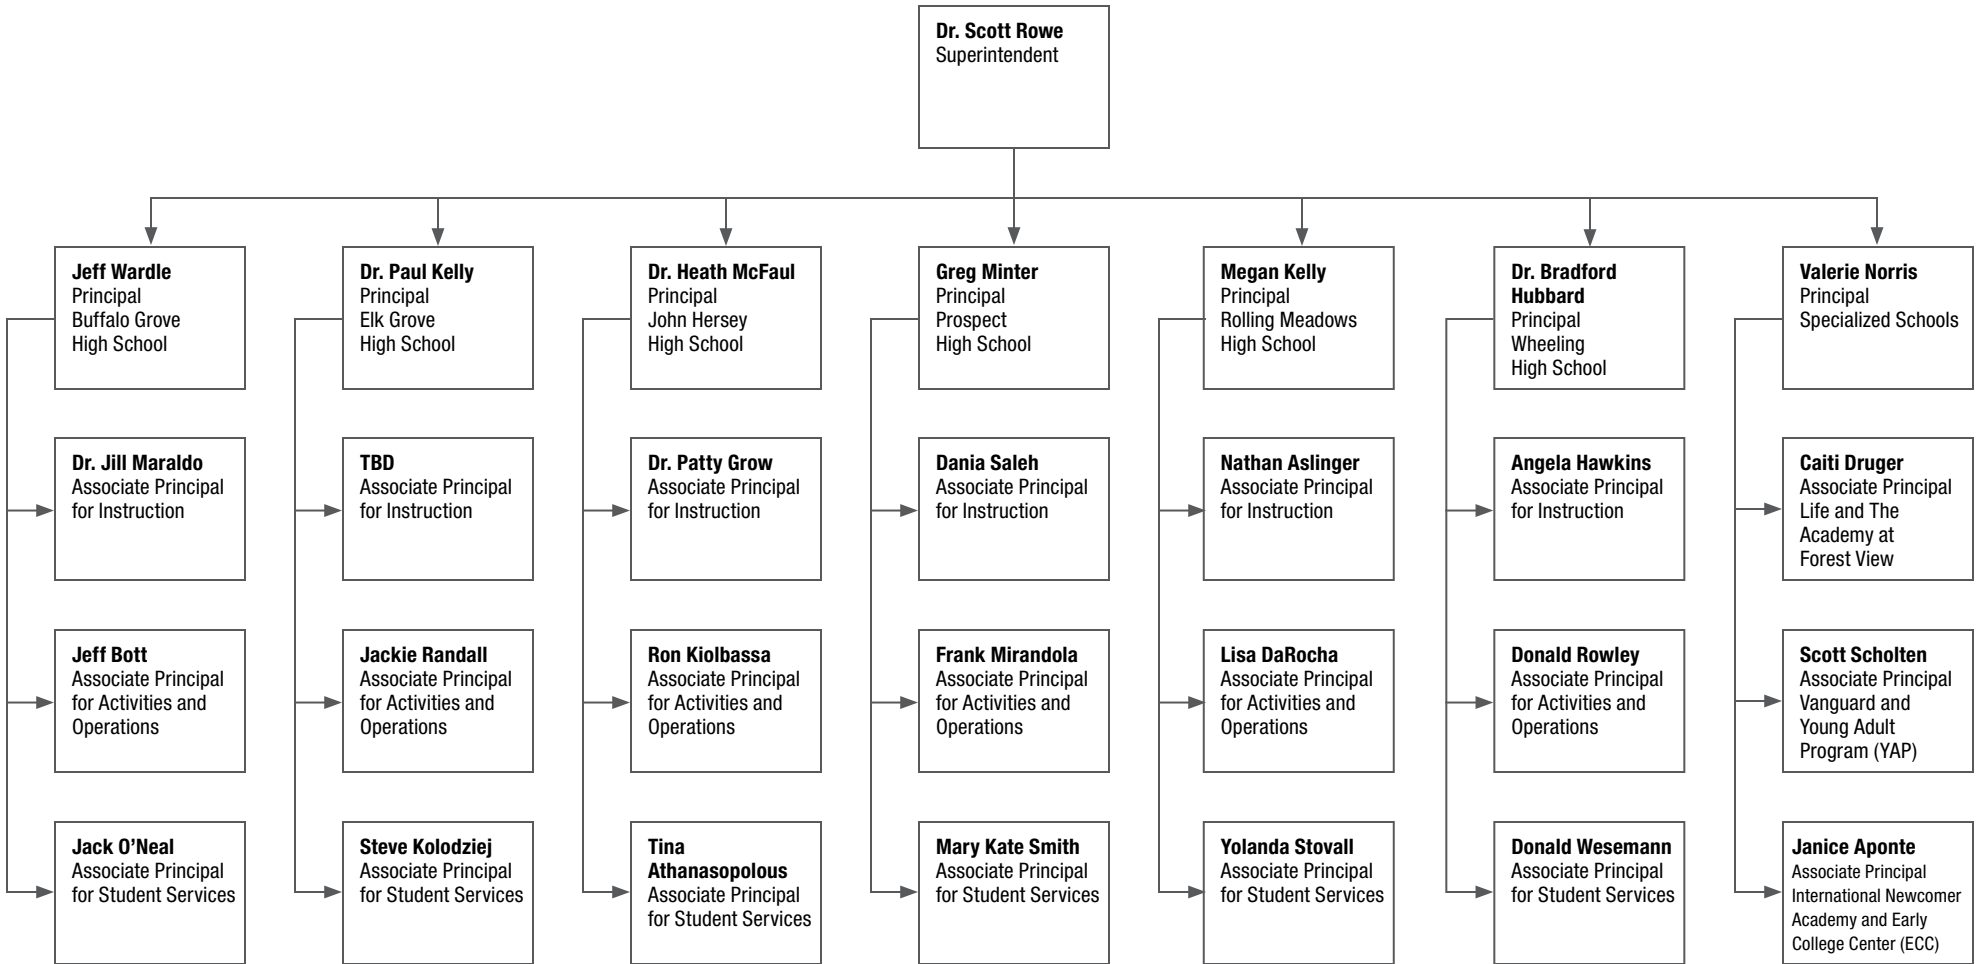

High School District 214 Directors 2024-2025

High School District 214 School Principals 2024-2025

D214 Specialized Schools Administration 2024-2025

Early College Center | International Newcomer Academy | Life
The Academy at Forest View | Vanguard School | Young Adult Program

High School District 214 Teaching and Learning 2024-2025
Grants and Program Development

High School District 214 Community Engagement and Outreach 2023-2024
Community Education