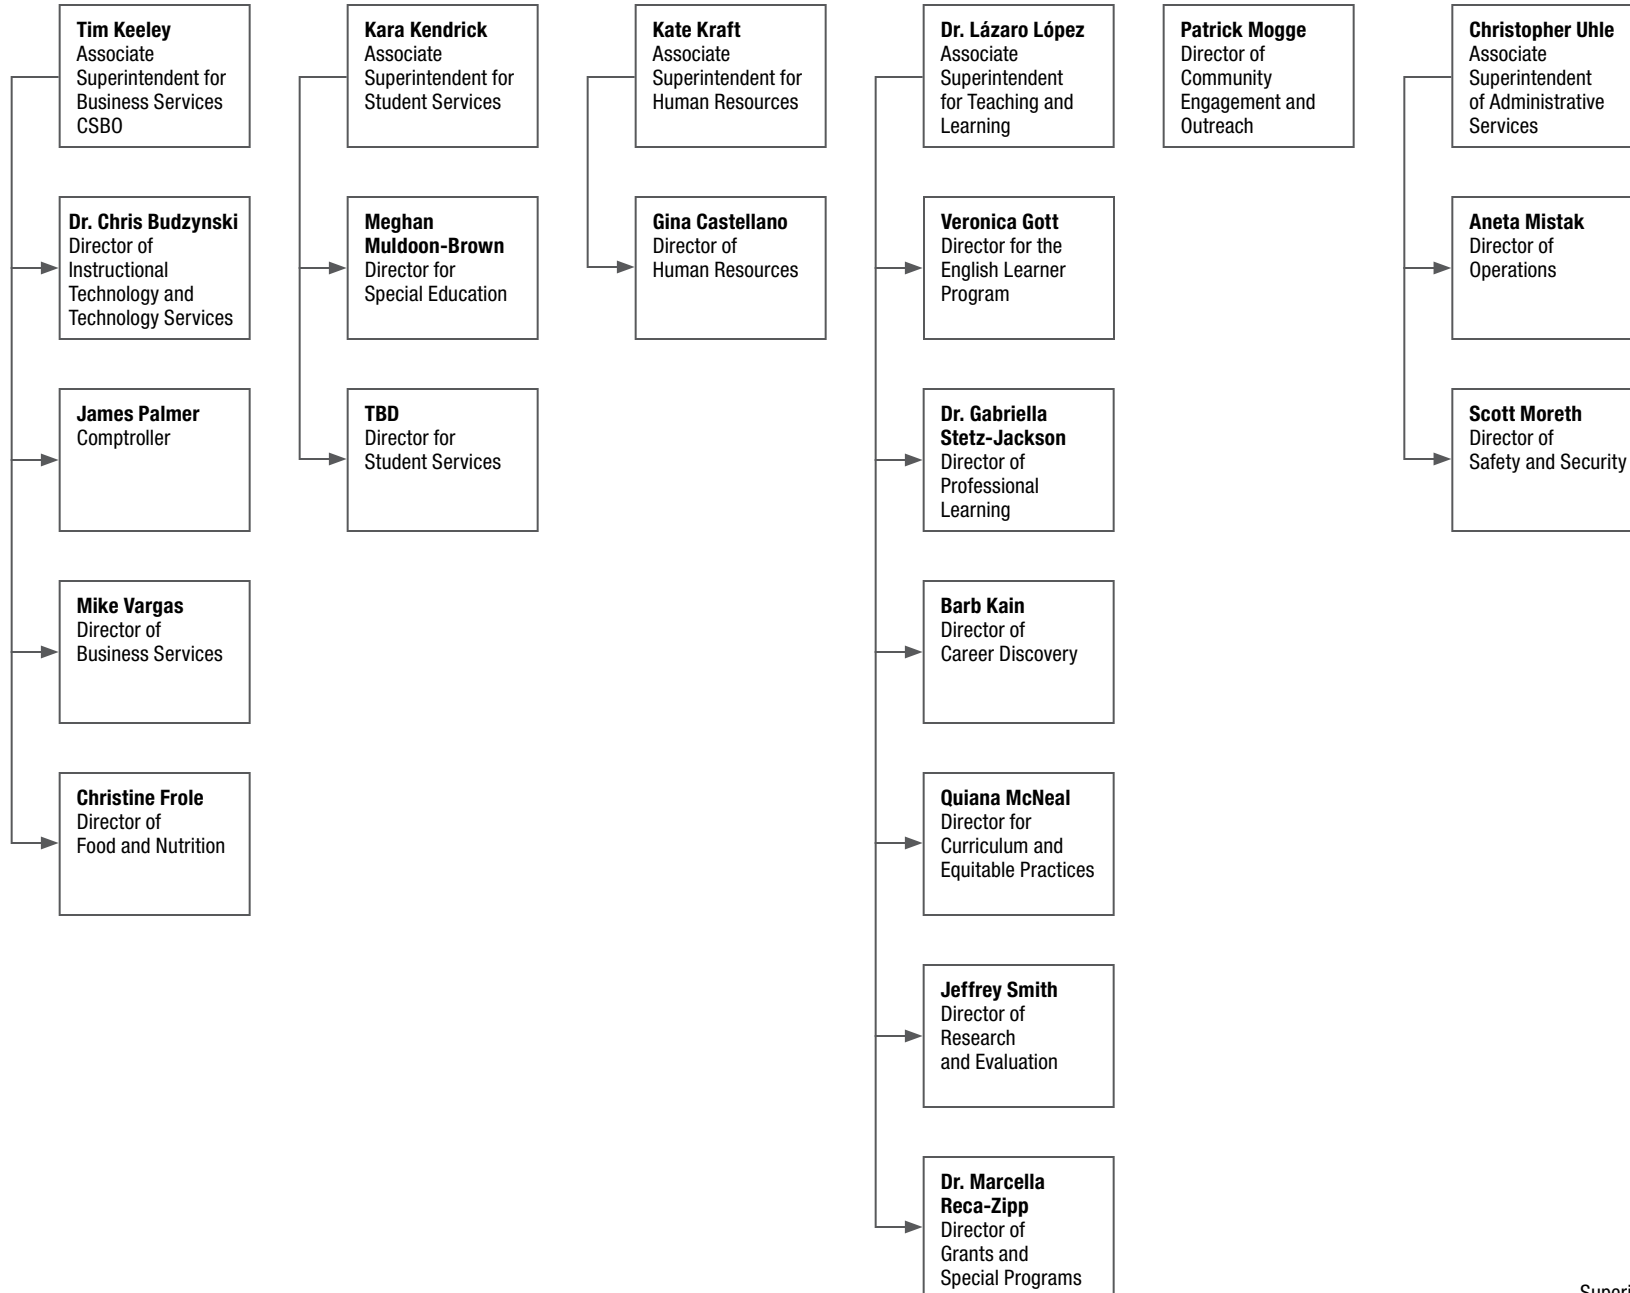

High School District 214 Directors 2024-2025

High School District 214 School Principals 2024-2025

D214 Specialized Schools Administration 2024-2025

Early College Center | International Newcomer Academy | Life
The Academy at Forest View | Vanguard School | Young Adult Program

High School District 214 Teaching and Learning 2024-2025
Grants and Program Development

High School District 214 Community Engagement and Outreach 2023-2024
Community Education